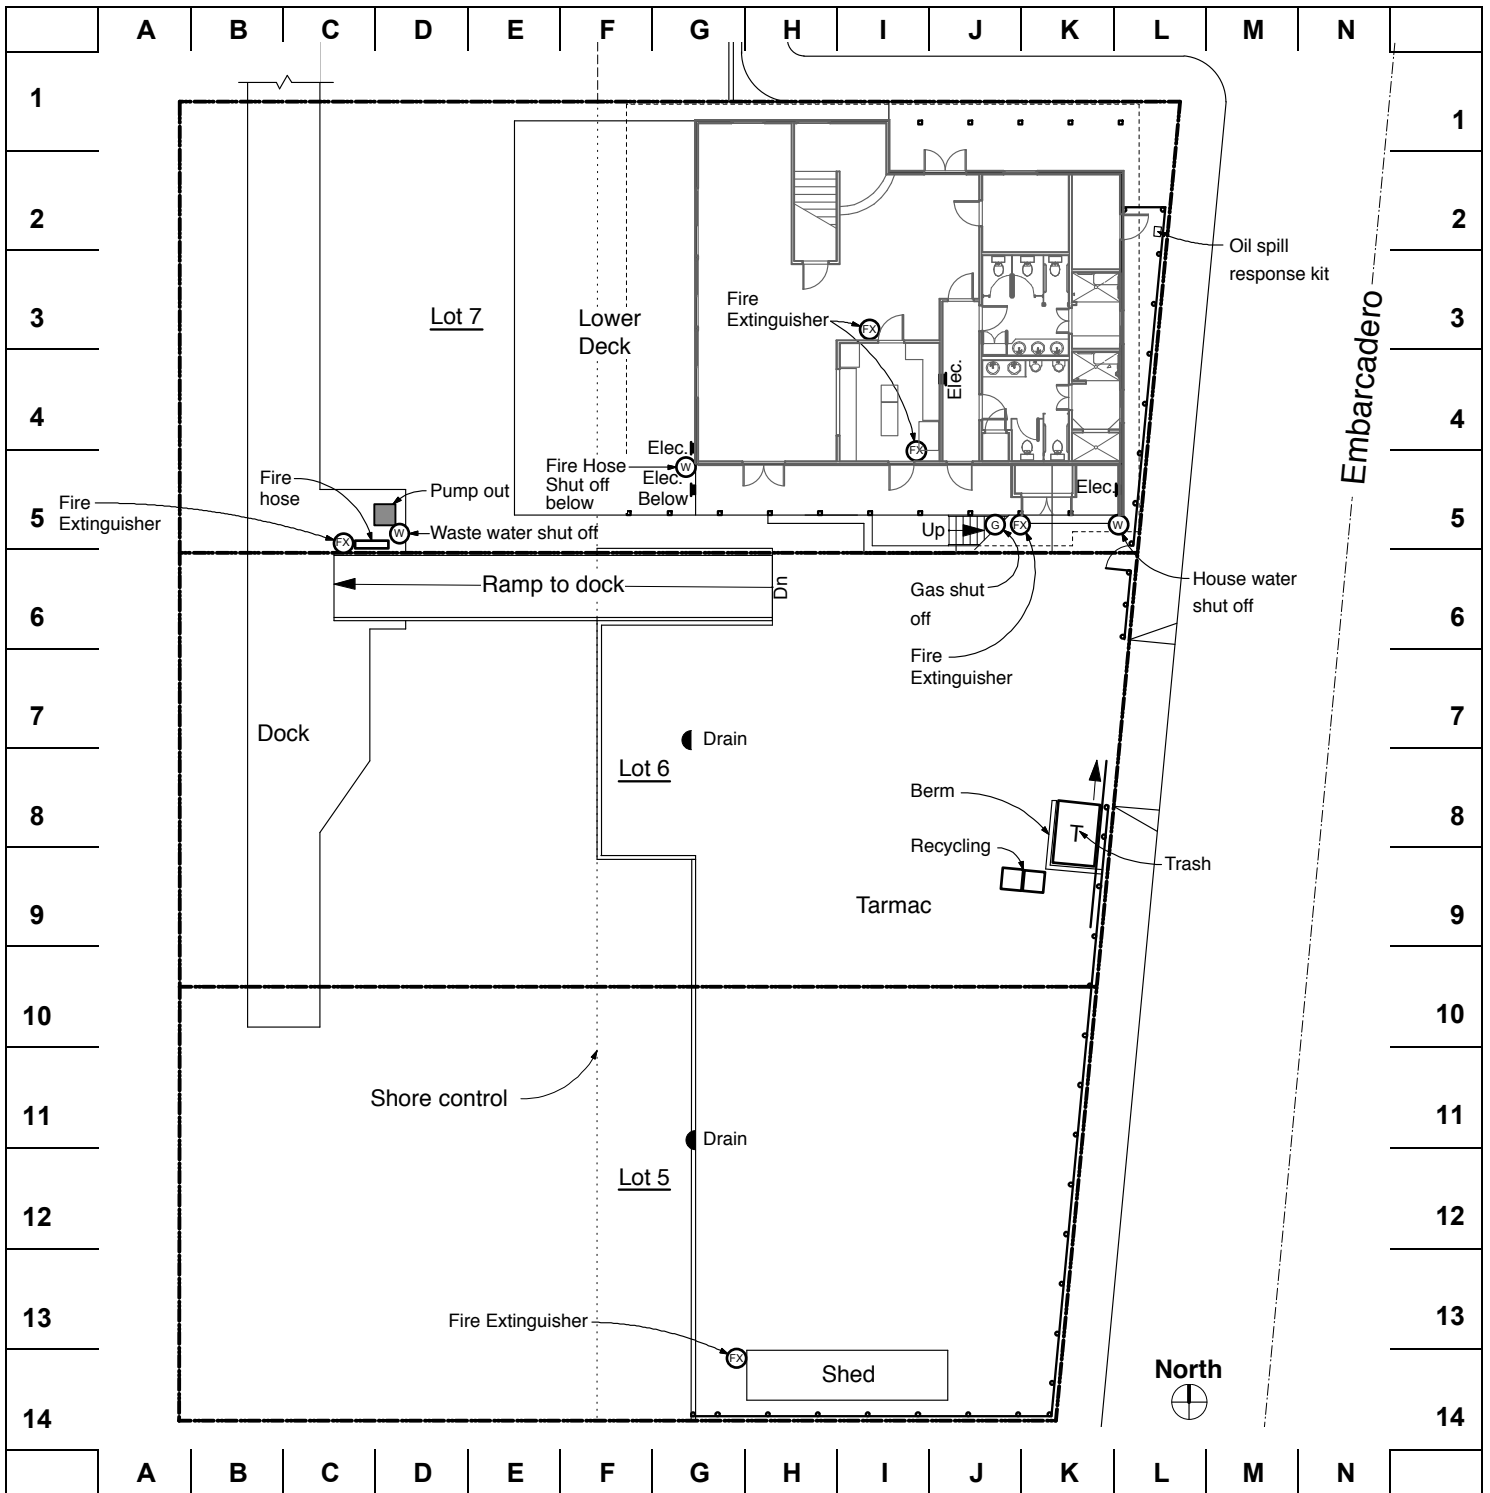

FORM M - MAP GRID (see instruction page v)

Map # _____

Scale: 1 inch = 23 Feet

Business Name: Morro Bay Yacht Club	Date: Sep. 4, 2017
Address: 541 Embarcadero, Morro Bay, CA 93442	
Number of Employees in Facility Depicted Above - Day = 0 Night = 0	